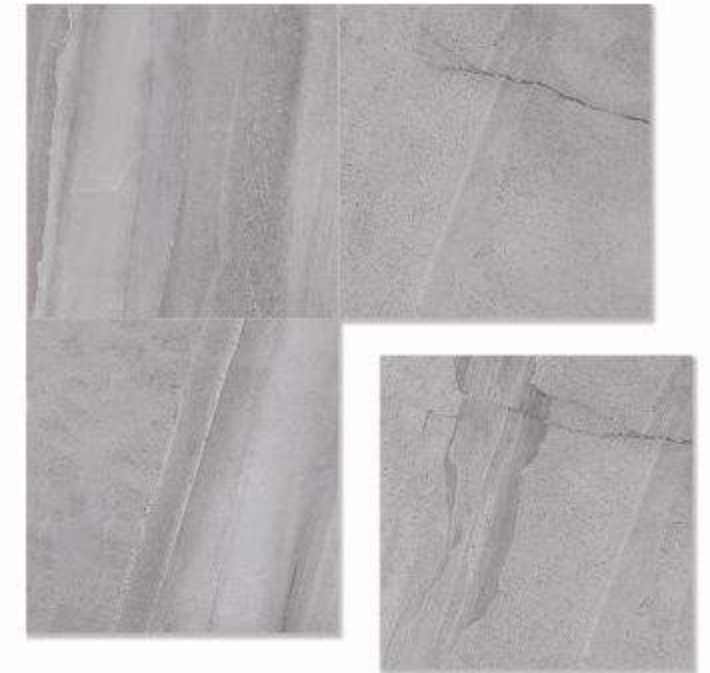

Suitable for indoor use on floors and walls. Conveniente para instalar en pared y piso interno

A wide range of inkjet designs and sizes. Una gama amplia de tamaños y diseños Inkjet