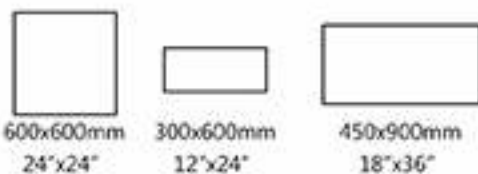

AYQS603

AYQS606

AYQS604

SIZE:300X600mm 600X600mm 450X900mm

SIZE:300X600mm 600X600mm 450X900mm

AYQT601

AYQT604

Glazed porcelain Floor Tile
Baldosa barnizada de porcelanato para pisos

AYQT602

HD INKJET POLISHED GLAZED TILE

SIZE: 300X600mm 600X600mm 450X900mm

SIZE: 300X600mm 600X600mm 450X900mm

AYQC605

Glazed porcelain Floor Tile
Baldosa barnizada de porcelanato para pisos **80**

Size, colors & styles available
Tamaños, colores y estilos disponibles

Size, colors & styles available
Tamaños, colores y estilos disponibles

600x600mm
24"x24"

300x600mm
12"x24"

450x900mm
18"x36"

SIZE:300X600mm 600X600mm 450X900mm

AYQR601

AYQR602

AYQR603