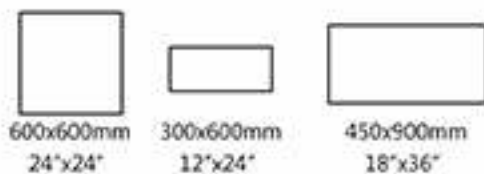

600x600mm
24"x24"

300x600mm
12"x24"

450x900mm
18"x36"

SIZE:300X600mm 600X600mm 450X900mm

AYQR619

AYQR620

AYQR621

AYQR622

80

600x600mm
24"x24"

300x600mm
12"x24"

450x900mm
18"x36"

SIZE:300X600mm 600X600mm 450X900mm

AYQR629

AYQR631

AYQR632

AYQR633

AYQR634

AYQR635

AYQR636

AYQR637

SIZE:300X600mm 600X600mm 450X900mm

AYRS607

Glazed porcelain Floor Tile Baldosa barnizada de porcelanato para pisos	
Size, colors & styles available Tamaños, colores y estilos disponibles	

SIZE:300X600mm 600X600mm 450X900mm

AYRS601

AYRS602

AYRS603

AYRS604

AYRS605

AYRS606

AYRS608