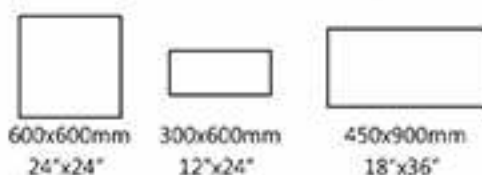

600x600mm
24"x24"

300x600mm
12"x24"

450x900mm
18"x36"

AYRT608

SIZE:300X600mm 600X600mm 450X900mm

SIZE:300X600mm 600X600mm 450X900mm

AYRW601

AYRW604

AYRW605

AYRW602

Glazed porcelain Floor Tile
Baldosa barnizada de porcelanato para pisos

Size, colors & styles available
Tamaños, colores y estilos disponibles

80

AYRW607

AYRW606

SIZE:300X600mm 600X600mm 450X900mm