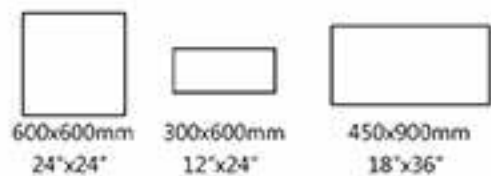

Size, colors & styles available
Tamaños, colores y estilos disponibles

600x600mm
24"x24"

300x600mm
12"x24"

450x900mm
18"x36"

SIZE:300X600mm 600X600mm 450X900mm

AYQR601

AYQR602

AYQR603

AYQR604

AYQR605

AYQR607

AYQR608

AYQR609

SIZE: 300X600mm 600X600mm 450X900mm

AYQR610

Glazed porcelain Floor Tile
Baldosa barnizada de porcelanato para pisos

Size, colors & styles available
Tamaños, colores y estilos disponibles

80

1 2 4

SIZE: 300X600mm 600X600mm 450X900mm

AYQR611

AYQR612

AYQR613

AYQR614

600x600mm
24"x24"

300x600mm
12"x24"

450x900mm
18"x36"

SIZE:300X600mm 600X600mm 450X900mm

AYQR619

AYQR620

AYQR621

AYQR622